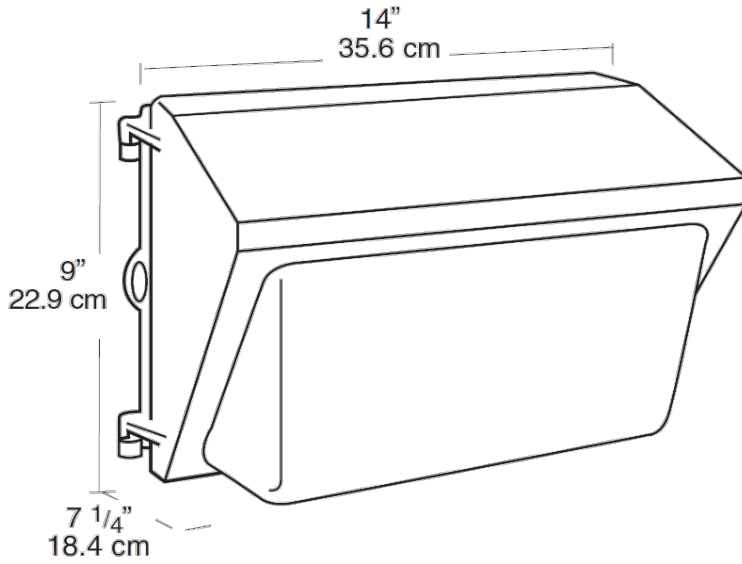

Dimensions

Features

- Emergency battery backup meets NEC requirement
- Test button for required maintenance checks
- Indicator light illuminates when charging
- Maintenance free NiCad battery has 7-10 year life
- Hinged door frame opens and remains captive for easy relamping
- Top, side and back conduit openings
- Long life lamp included