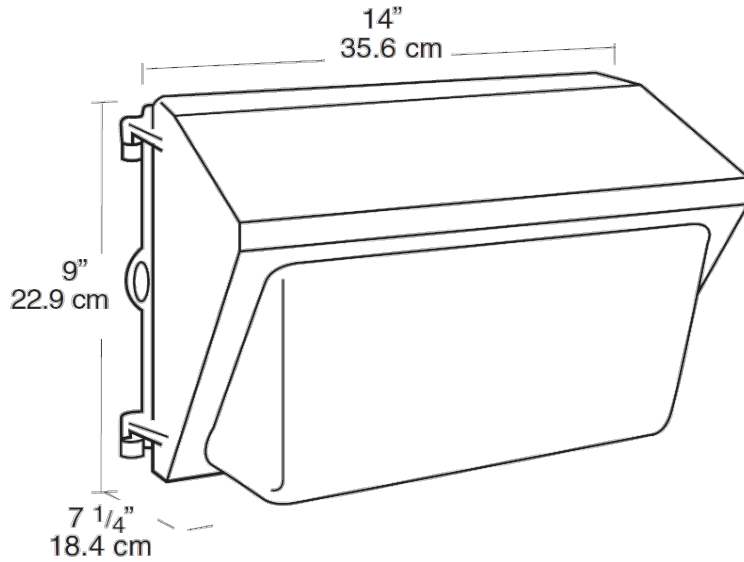

This product is a COTS item manufactured in the United States, and is compliant with the Trade Agreements Act.

GSA Schedule:

Suitable in accordance with FAR Subpart 25.4.

Dimensions

Features

- Precision die cast aluminum housing with durable polyester powder coating
- Tempered Glass Refractor
- Drilling template for easy box mounting
- Silicone gasket remains in place during relamping
- Top, side and back conduit openings
- Long life lamp included