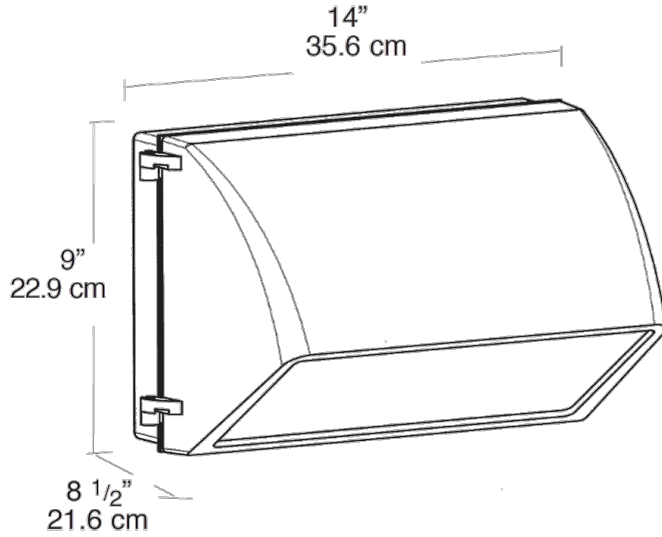

This product is a COTS item manufactured in the United States, and is compliant with the Trade Agreements Act.

GSA Schedule:

Suitable in accordance with FAR Subpart 25.4.

Dimensions

Features

- Precision die cast aluminum housing with durable polyester powder coating
- Tempered Glass Refractor and Tempered Glass Lens
- Drilling template for easy box mounting
- Silicone gasket remains in place during relamping
- Top, side and back conduit openings
- Cutoff Glare Shield for Friendly Lighting
- Long life lamp included