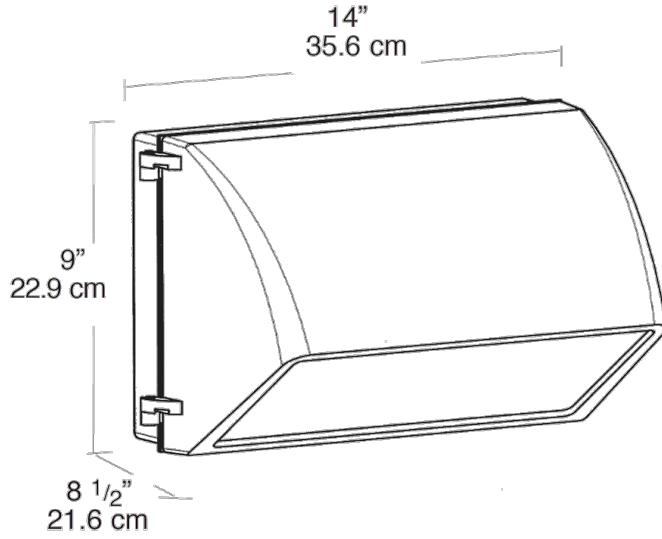

This product is a COTS item manufactured in the United States, and is compliant with the Trade Agreements Act.

GSA Schedule:

Suitable in accordance with FAR Subpart 25.4.

Dimensions

Features

- Precision die cast aluminum housing with durable polyester powder coating
- Tempered Glass Refractor and Tempered Glass Lens
- Drilling template for easy box mounting
- Silicone gasket remains in place during relamping
- Top, side and back conduit openings
- Cutoff Glare Shield for Friendly Lighting
- Long life lamp included