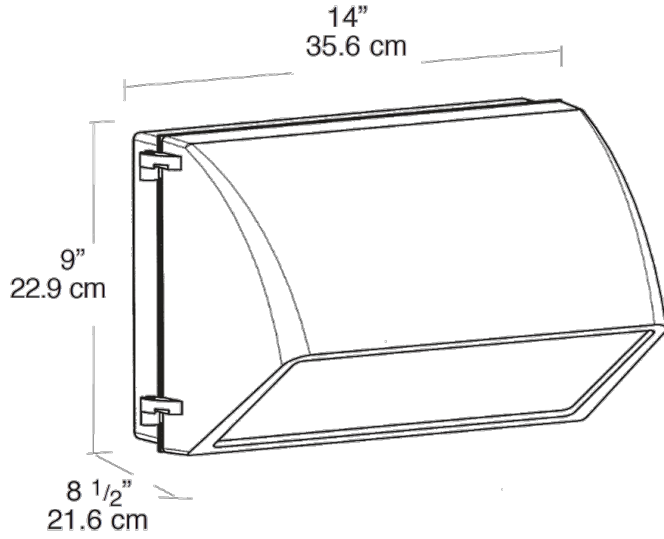

Construction

Housing:

Die cast aluminum, 1/2" NPS tapped holes top, both sides and back for conduit or photocontrol. Hinged refractor frame. Continuous silicone rubber gasket.

Reflector:

Specular anodized aluminum, removable for installation. Symmetrical light pattern maximizes distance between fixtures.

This product is a COTS item manufactured in the United States, and is compliant with the Trade Agreements Act.

GSA Schedule:

Suitable in accordance with FAR Subpart 25.4.

Dimensions

Features

- Precision die cast aluminum housing with durable polyester powder coating
- Tempered Glass Refractor and Tempered Glass Lens
- Drilling template for easy box mounting
- Silicone gasket remains in place during relamping
- Top, side and back conduit openings
- Cutoff Glare Shield for Friendly Lighting
- Long life lamp included