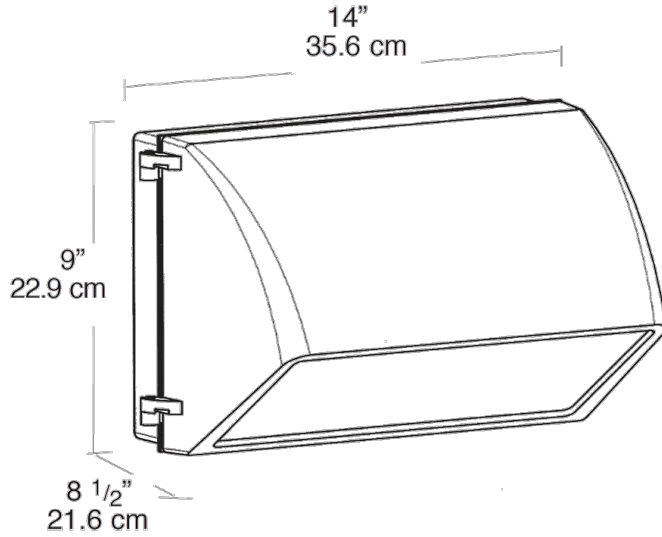

Wallpack with cutoff glare shield. All aluminum precision die cast construction with tempered glass lens. 30°. cutoff strip included. Lamp supplied.

Color: White

Weight: 11.5 lbs

Project:	Type:
Prepared By:	Date:

This product is a COTS item manufactured in the United States, and is compliant with the Trade Agreements Act.

GSA Schedule:

Suitable in accordance with FAR Subpart 25.4.

Dimensions

Features

- Precision die cast aluminum housing with durable polyester powder coating
- Tempered Glass Refractor and Tempered Glass Lens
- Drilling template for easy box mounting
- Silicone gasket remains in place during relamping
- Top, side and back conduit openings
- Cutoff Glare Shield for Friendly Lighting
- Long life lamp included