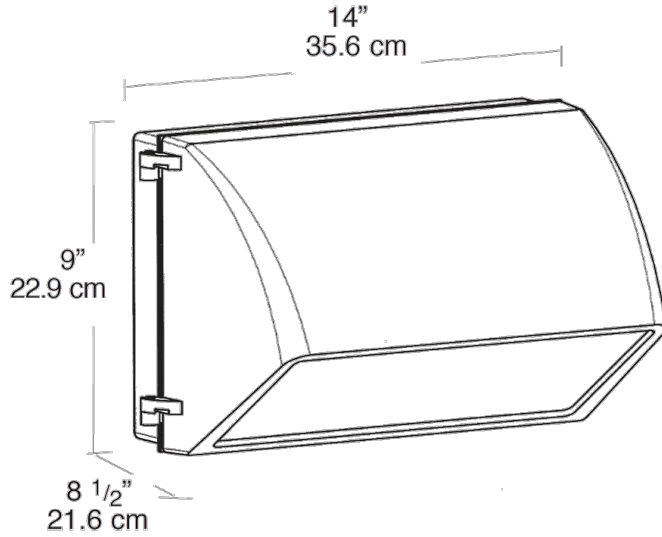

Dimensions

Features

- Emergency battery backup meets NEC requirement
- Test button for required maintenance checks
- Indicator light illuminates when charging
- Maintenance free NiCad battery has 7-10 year life
- Silicone gasket remains in place during relamping
- Top, side and back conduit openings
- Long life lamp included