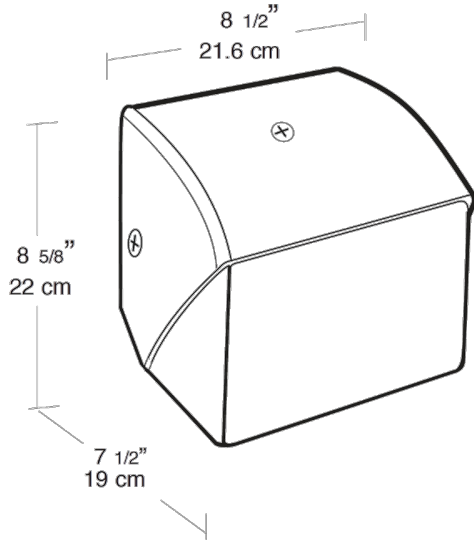

This product complies with the 52.225-21 "Required Use of American Iron, Steel, and Manufactured Goods-- Buy American Act-- Construction Materials (October 2010).

Dimensions

Features

- Precision die cast aluminum housing with durable polyester powder coating
- Easy access conduit openings & ballasts for fast internal wiring
- Long life lamp included
- Silicone gasket remains in place during relamping
- Cutoff glare shield for "friendly" lighting
- Hinged door swings open and remains captive for easy relamping