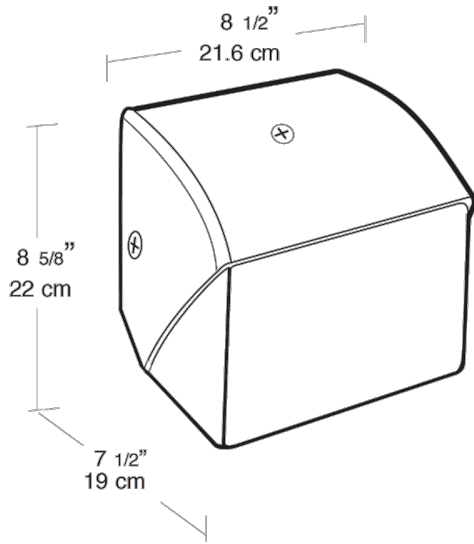

Dimensions

Features

- Precision die cast aluminum housing with durable polyester powder coating
- Easy access conduit openings & ballasts for fast internal wiring
- Long life lamp included
- Silicone gasket remains in place during relamping
- Cutoff glare shield for "friendly" lighting
- Hinged door swings open and remains captive for easy relamping