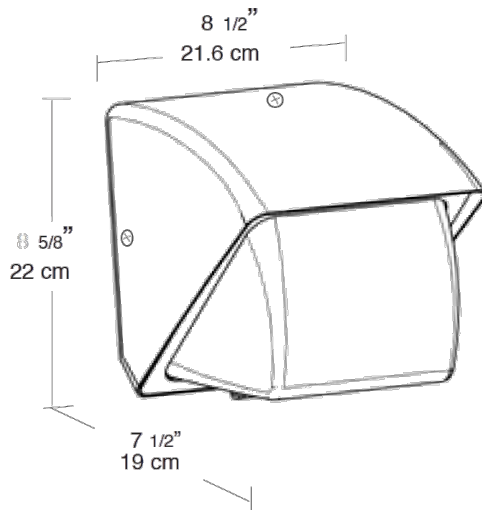

Dimensions

Features

- Precision die cast aluminum housing with durable polyester powder coating
- Easy access conduit openings & ballasts for fast internal wiring
- Long life lamp included
- Silicone gasket remains in place during relamping
- Cutoff glare shield for "friendly" lighting
- Hinged door swings open and remains captive for easy relamping