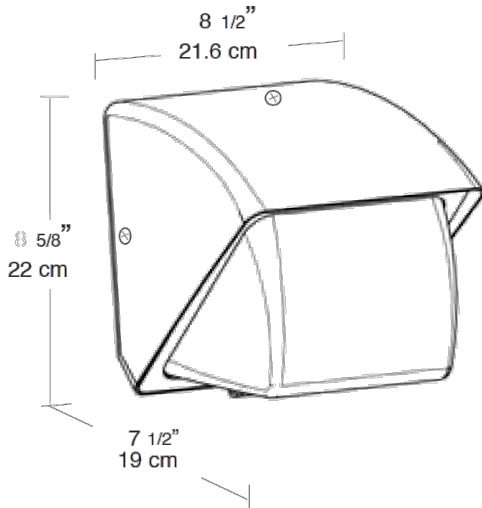

Dimensions

Features

- Precision die cast aluminum housing with durable polyester powder coating
- Easy access conduit openings & ballasts for fast internal wiring
- Long life lamp included
- Silicone gasket remains in place during relamping
- Cutoff glare shield for "friendly" lighting
- Hinged door swings open and remains captive for easy relamping