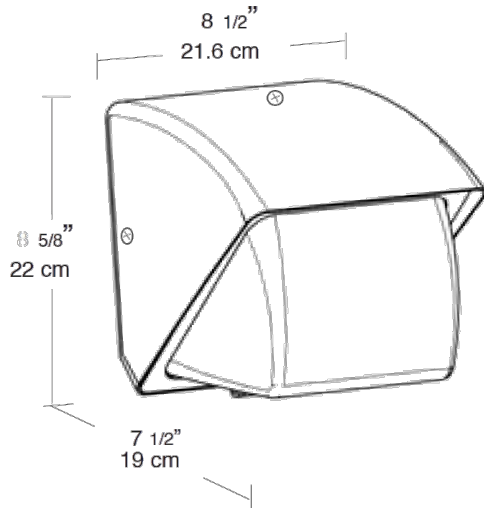

Dimensions

Features

- Precision die cast aluminum housing with durable polyester powder coating
- Easy access conduit openings & ballasts for fast internal wiring
- Long life lamp included
- Silicone gasket remains in place during relamping
- Cutoff glare shield for "friendly" lighting
- Hinged door swings open and remains captive for easy relamping