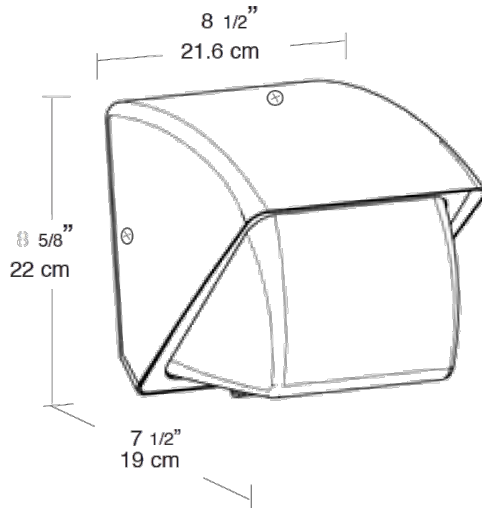

GSA Schedule:

Suitable in accordance with FAR Subpart 25.4.

Patents:

Pat. D440,683.

Dimensions

Features

- Precision die cast aluminum housing with durable polyester powder coating
- Easy access conduit openings & ballasts for fast internal wiring
- Long life lamp included
- Silicone gasket remains in place during relamping
- Cutoff glare shield for "friendly" lighting
- Hinged door swings open and remains captive for easy relamping