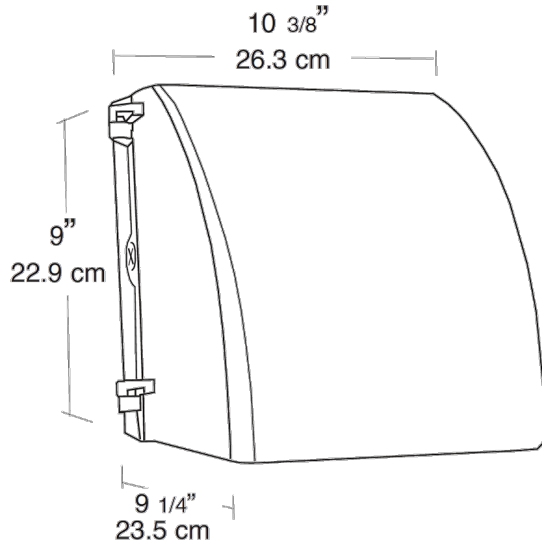

## Dimensions

## Features

- Precision die cast aluminum housing with durable polyester powder coating
- Easy access conduit openings & ballasts for fast internal wiring
- Long life lamp included
- Silicone gasket remains in place during relamping
- Cutoff glare shield for "friendly" lighting
- Hinged door swings open and remains captive for easy relamping