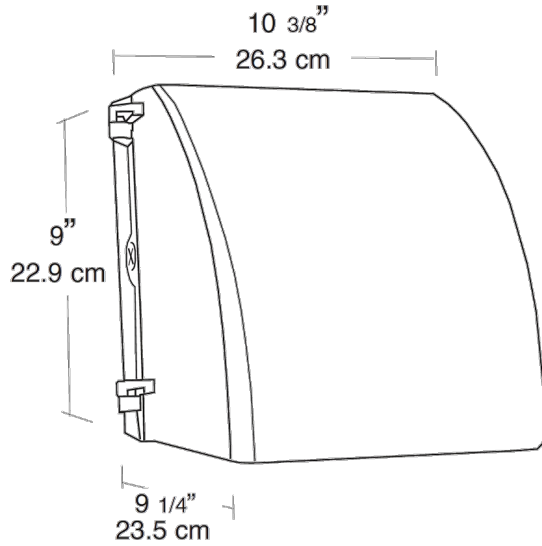

Dimensions

Features

- Precision die cast aluminum housing with durable polyester powder coating
- Easy access conduit openings & ballasts for fast internal wiring
- Long life lamp included
- Silicone gasket remains in place during relamping
- Cutoff glare shield for "friendly" lighting
- Hinged door swings open and remains captive for easy relamping