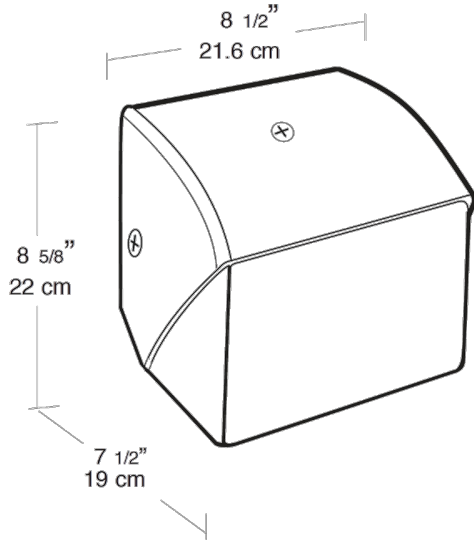

Dimensions

Features

- Emergency battery backup meets NEC requirement
- Test button for required maintenance checks
- Indicator light illuminates when charging
- Maintenance free NiCad battery has 7-10 year life
- Hinged door frame opens and remains captive for easy relamping
- Top, side and back conduit openings
- CFL lamp included