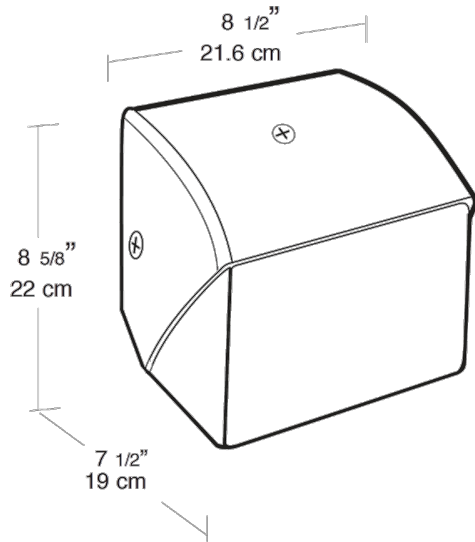

Dimensions

Features

- Precision die cast aluminum housing with durable polyester powder coating
- Easy access conduit openings & ballasts for fast internal wiring
- Long life lamp included
- Silicone gasket remains in place during relamping
- Cutoff glare shield for "friendly" lighting
- Hinged door swings open and remains captive for easy relamping