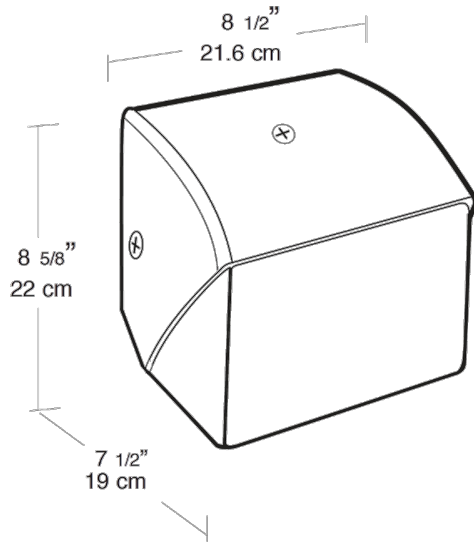

Dimensions

Features

- Emergency battery backup meets NEC requirement
- Test button for required maintenance checks
- Indicator light illuminates when charging
- Maintenance free NiCad battery has 7-10 year life
- Hinged door frame opens and remains captive for easy relamping
- Top, side and back conduit openings
- CFL lamp included