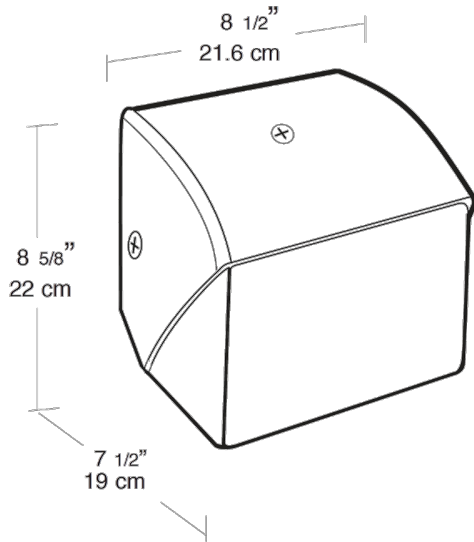

Pat. D440,683.

Dimensions

Features

- Silicone gasket remains in place during relamping
- Semi-specular anodized reflector minimizes glare
- Easy access conduit openings & ballasts for fast internal wiring
- Template for easy wall box mounting
- Glass lens won't yellow
- Photocell mounting hole
- Top, sides and back conduit openings
- Precision die cast aluminum housing with durable bronze or white polyester powder coat finish
- Long life lamp supplied