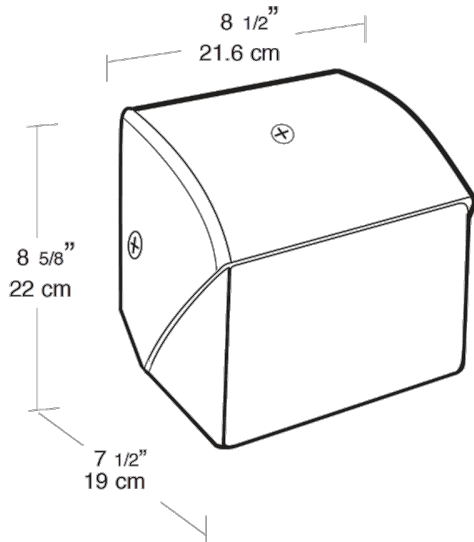

Conduit Openings:

Top, side, and back.

Template:

Drilling template for easy wall box mounting.

Dimensions

Features

- Emergency battery backup meets NEC requirement
- Test button for required maintenance checks
- Indicator light illuminates when charging
- Maintenance free NiCad battery has 7-10 year life
- Hinged door frame opens and remains captive for easy relamping
- Top, side and back conduit openings
- CFL lamp included