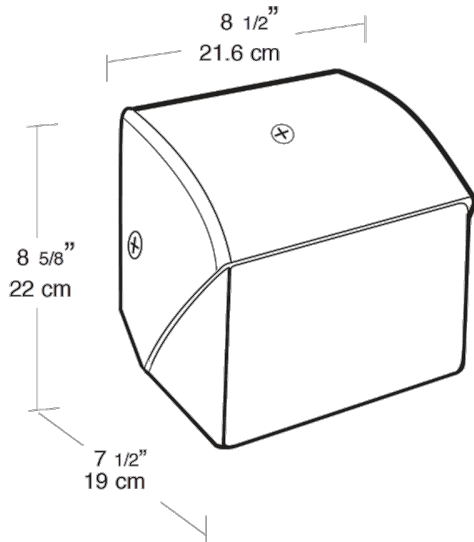

Dimensions

Features

- Emergency battery backup meets NEC requirement
- Test button for required maintenance checks
- Indicator light illuminates when charging
- Maintenance free NiCad battery has 7-10 year life
- Hinged door frame opens and remains captive for easy relamping
- Top, side and back conduit openings
- CFL lamp included