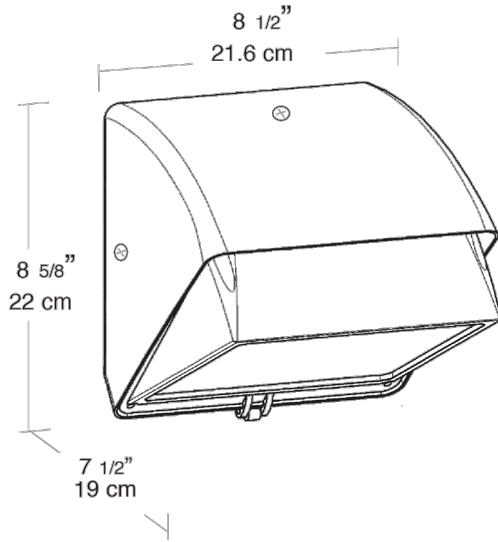

This product is a COTS item manufactured in the United States, and is compliant with the Trade Agreements Act.

GSA Schedule:

Suitable in accordance with FAR Subpart 25.4.

Dimensions

Features

- Precision die cast aluminum housing with durable polyester powder coating
- Easy access conduit openings & ballasts for fast internal wiring
- Long life lamp included
- Silicone gasket remains in place during relamping
- Cutoff glare shield for "friendly" lighting
- Hinged door swings open and remains captive for easy relamping