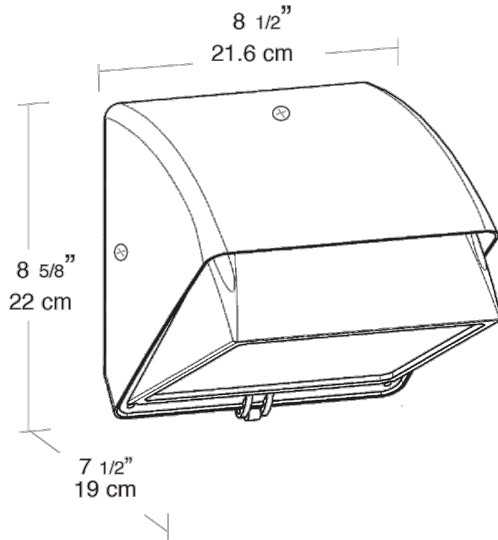

Dimensions

Features

- Precision die cast aluminum housing with durable polyester powder coating
- Easy access conduit openings & ballasts for fast internal wiring
- Long life lamp included
- Silicone gasket remains in place during relamping
- Cutoff glare shield for "friendly" lighting
- Hinged door swings open and remains captive for easy relamping