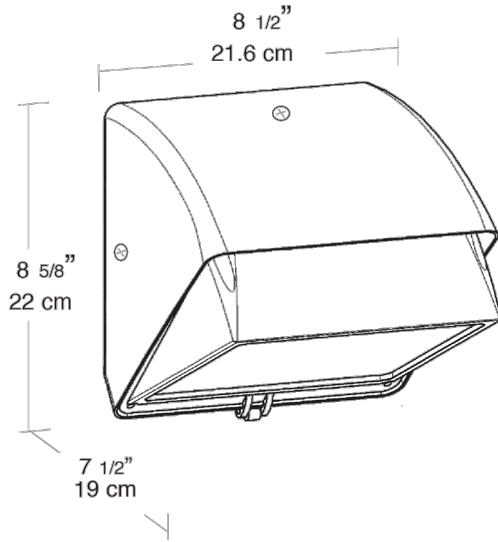

Dimensions

Features

- Precision die cast aluminum housing with durable polyester powder coating
- Easy access conduit openings & ballasts for fast internal wiring
- Long life lamp included
- Silicone gasket remains in place during relamping
- Cutoff glare shield for "friendly" lighting
- Hinged door swings open and remains captive for easy relamping