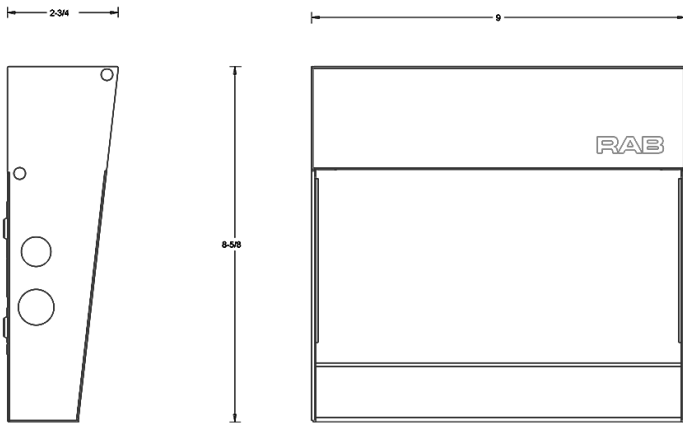

Dimensions

Features

- Ultra-economy wall pack with a sleek, contemporary look
- Covers footprint of small HID wall packs
- Available in various lumen packages

Ordering Matrix

Family	Lumen Package	Color Temp	Options
W17	36L	N	
	30L = Small (2900lm, 30W) 36L = Small (3600lm, 33W) 55L = Medium (5500lm, 50W) 75L = Medium (7500lm, 69W) 90L = Medium (9000lm, 86W) 150L = Large (15000lm, 139W)	Blank = 5000K (Cool) N = 4000K (Neutral) Y = 3000K (Warm)	Blank = No Option /PCU = 120-277V Button Photocell