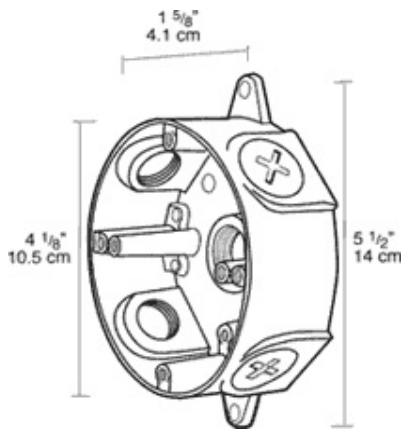

Die cast aluminum wiring box with ground screw, and two sturdy lugs for wall or ceiling mounting. Supplied with four color matched close-up plugs.

Color: Verde green

Weight: 0.7 lbs

<b>Project:</b>	<b>Type:</b>
<b>Prepared By:</b>	<b>Date:</b>

**Screws:**

10-24 Stainless steel Round Head Phillips/slotted.

**Ground Screw:**

# 10-24 Green corrosion protected steel slotted washer head screw provided in pre-tapped hole

**Box Diameter:**

4".

**Side Hole Thread Size:**

1/2"

**Weight Capacity:**

If the fixture you are using weighs more than 20 lbs., use an XC cover plate instead of a C103.

**Dimensions**

**Features**

- Stainless steel screws
- Green hex slotted washer head ground screw in pre-tapped hole
- Heavy die cast aluminum
- Close-up plugs allow Phillips or slotted screwdrivers for easy installation