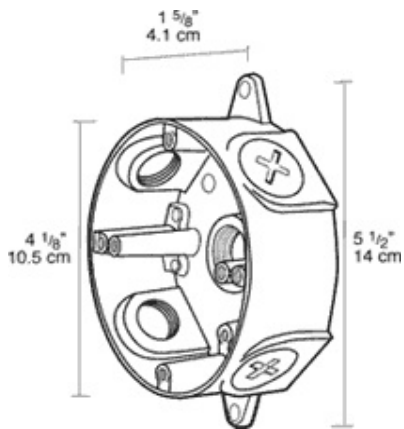

**Screws:**

10-24 Stainless steel Round Head Phillips/slotted.

**Ground Screw:**

# 10-24 Green corrosion protected steel slotted washer head screw provided in pre-tapped hole

**Box Diameter:**

4".

**Side Hole Thread Size:**

1/2"

**Weight Capacity:**

If the fixture you are using weighs more than 20 lbs., use an XC cover plate instead of a C103.

### Dimensions

### Features

- Stainless steel screws
- Green hex slotted washer head ground screw in pre-tapped hole
- Heavy die cast aluminum
- Close-up plugs allow Phillips or slotted screwdrivers for easy installation