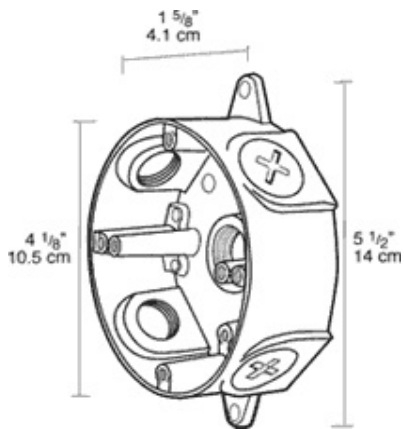

**Screws:**

10-24 Stainless steel Round Head Phillips/slotted.

**Ground Screw:**

# 10-24 Green corrosion protected steel slotted washer head screw provided in pre-tapped hole

**Box Diameter:**

4".

**Side Hole Thread Size:**

3/4".

**Weight Capacity:**

If the fixture you are using weighs more than 20 lbs., use an XC cover plate instead of a C103.

### Dimensions

### Features

- Stainless steel screws
- Green hex slotted washer head ground screw in pre-tapped hole
- Heavy die cast aluminum
- Close-up plugs allow Phillips or slotted screwdrivers for easy installation