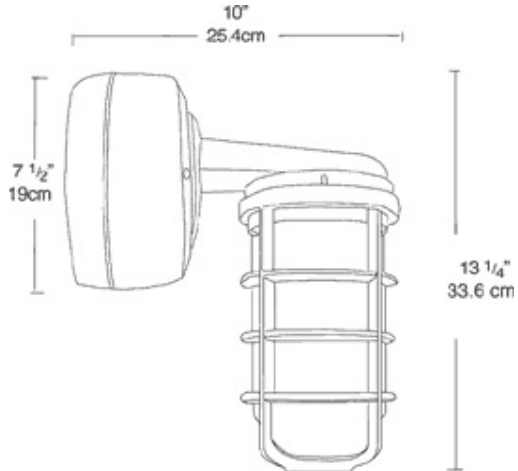

Dimensions

Features

- weatherproof ballast box
- Die cast aluminum for superior durability
- All stainless steel hardware
- Set screw keeps guard securely in place
- Clear heat resistant prismatic glass globes standard
- Close-up plugs allow Phillips or slotted screwdrivers for easy installation
- High temperature silicone internal gaskets
- Ballast housing mounts to any junction box