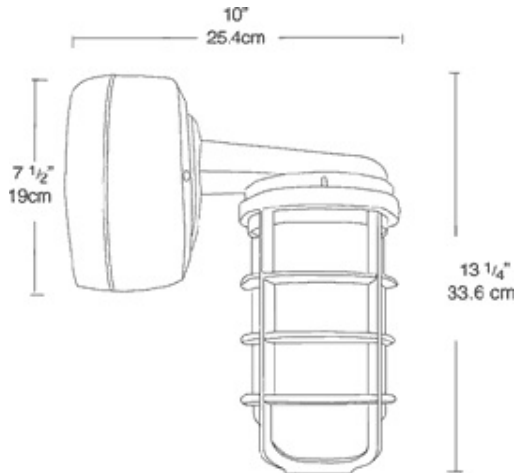

Dimensions

Features

- weatherproof ballast box
- Die cast aluminum for superior durability
- All stainless steel hardware
- Set screw keeps guard securely in place
- Clear heat resistant prismatic glass globes standard
- Close-up plugs allow Phillips or slotted screwdrivers for easy installation
- High temperature silicone internal gaskets
- Ballast housing mounts to any junction box