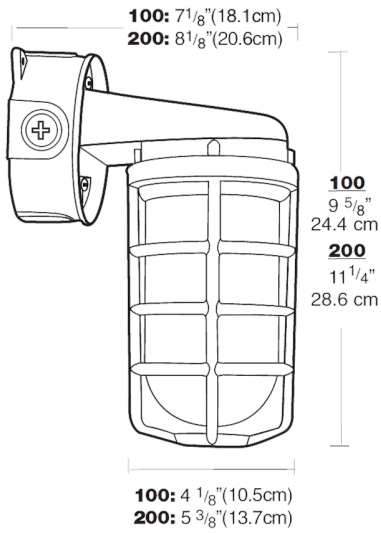

Dimensions

Features

- Set screw keeps guard securely in place
- Junction box with sturdy mounting lugs
- All stainless steel hardware
- Close-up plugs allow Phillips or slotted screwdrivers for easy installation
- High temperature silicone internal gaskets
- Premium porcelain socket with 150C 8" long leads attached
- Clear heat resistant glass globes standard Polycarbonate Permaglobes available