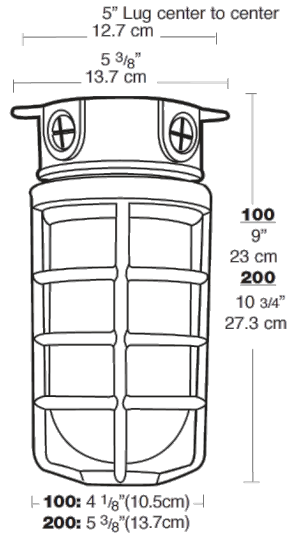

Color: Natural

Weight: 5.1 lbs

Project:	Type:
Prepared By:	Date:

Lamp Info		Ballast Info	
Type:	A19	Type:	N/A
Watts:	300W	120V:	N/A
Shape/Size:	N/A	208V:	N/A
Base:	N/A	240V:	N/A
ANSI:	N/A	277V:	N/A
Hours:	N/A	Input Watts:	0W
Lamp Lumens:	N/A		
Efficacy:	N/A		

Die Cast Guard:

Supplied with one piece die cast guard with set screw.

Hub Size:

3/4" Tapped.

Electrical

Maximum Watts:

300 watts

Colored Globe Maximum Watts:

200 watts.

Other

Country of Origin:

Designed by RAB in New Jersey and assembled in Taiwan.

Trade Agreements Act Compliant:

This product is a product of Taiwan and a "designated country" end product that complies with the Trade Agreements Act.

GSA Schedule:

Suitable in accordance with FAR Subpart 25.4.

Dimensions

Features

- All stainless steel hardware
- Close-up plugs allow Phillips or slotted screwdrivers for easy installation
- Junction box with sturdy mounting lugs
- UL Listed for use with 90°C supply wiring OK for use in dwellings and wet locations
- High temperature silicone internal gaskets
- Premium porcelain socket with 150C 8" long leads
- Clear heat resistant glass globes standard Polycarbonate Permaglobes available