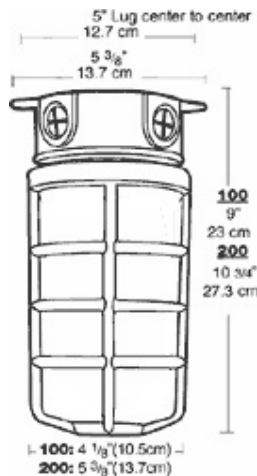

This product is a COTS item manufactured in the United States, and is compliant with the Trade Agreements Act.

**GSA Schedule:**

Suitable in accordance with FAR Subpart 25.4.

**Dimensions**

**Features**

- All stainless steel hardware
- Close-up plugs allow Phillips or slotted screwdrivers for easy installation
- Junction box with sturdy mounting lugs
- UL Listed for use with 90°C supply wiring OK for use in dwellings and wet locations
- High temperature silicone internal gaskets
- Premium porcelain socket with 150C 8" long leads
- Clear heat resistant glass globes standard Polycarbonate Permoglobes available