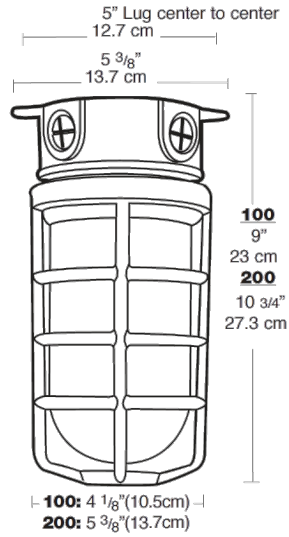

Dimensions

Features

All stainless steel hardware

Close-up plugs allow Phillips or slotted screwdrivers for easy installation

Junction box with sturdy mounting lugs

UL Listed for use with 90°C supply wiring OK for use in dwellings and wet locations

High temperature silicone internal gaskets

Premium porcelain socket with 150C 8" long leads

Clear heat resistant glass globes standard Polycarbonate Permoglobes available