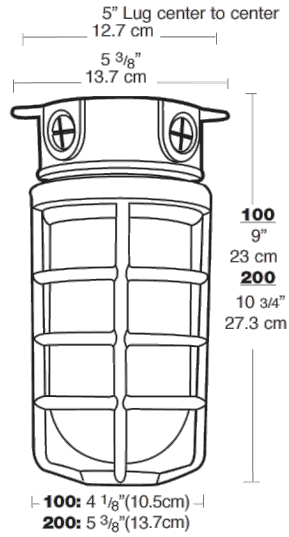

Dimensions

Features

- All stainless steel hardware
- Close-up plugs allow Phillips or slotted screwdrivers for easy installation
- Junction box with sturdy mounting lugs
- UL Listed for use with 90°C supply wiring OK for use in dwellings and wet locations
- High temperature silicone internal gaskets
- Premium porcelain socket with 150C 8" long leads
- Clear heat resistant glass globes standard Polycarbonate Permaglobes available