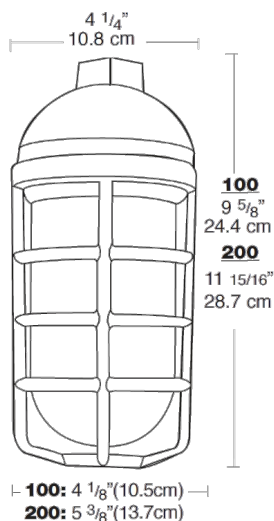

**product**

Pendant mount, die cast aluminum construction. Medium base socket, 1/2" or 3/4" NPS pendant thread and a variety of globes. Lamp not supplied. Lamp supplied.

Color: White

Weight: 1.9 lbs

**Project:**

**Type:**

**Prepared By:**

**Date:**

**Lamp Info**

Type: 13W Quad  
 Watts: 13W  
 Shape/Size: N/A  
 Base: N/A  
 ANSI: N/A  
 Hours: 10,000  
 Lamp Lumens: 825  
 Efficacy: 49 LPW

**Ballast Info**

Type: NPF 120V  
 120V: 0.35A  
 208V: N/A  
 240V: N/A  
 277V: N/A  
 Input Watts: 17W  
 Efficiency: 76%

## Dimensions