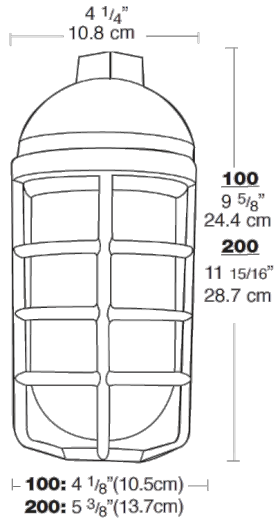

Dimensions

Features

- All stainless steel hardware
- Close-up plugs allow Phillips or slotted screwdrivers for easy installation
- Junction box with sturdy mounting lugs
- UL Listed for use with 90°C supply wiring OK for use in dwellings and wet locations
- High temperature silicone internal gaskets
- Premium porcelain socket with 150C 8" long leads
- Clear heat resistant glass globes standard Polycarbonate Permaglobes available