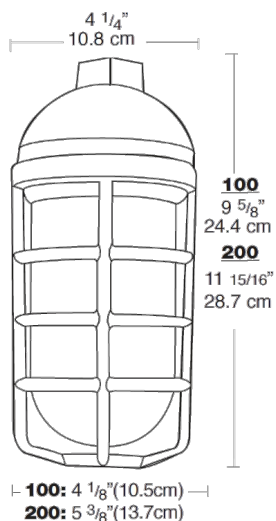

**product**

Pendant mount, die cast aluminum construction. Medium base socket, 1/2" or 3/4" NPS pendant thread and a variety of globes. Lamp not supplied. Lamp supplied.

Color: Black

Weight: 1.9 lbs

**Project:**

## Dimensions