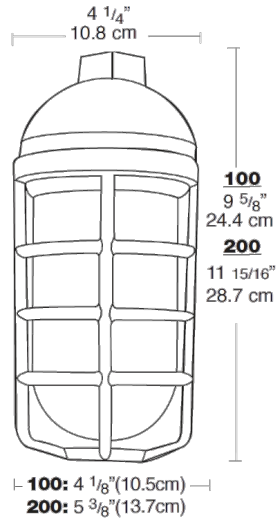

Dimensions

Features

All stainless steel hardware

Close-up plugs allow Phillips or slotted screwdrivers for easy installation

Junction box with sturdy mounting lugs

UL Listed for use with 90°C supply wiring OK for use in dwellings and wet locations

High temperature silicone internal gaskets

Premium porcelain socket with 150C 8" long leads

Clear heat resistant glass globes standard Polycarbonate Permoglobes available