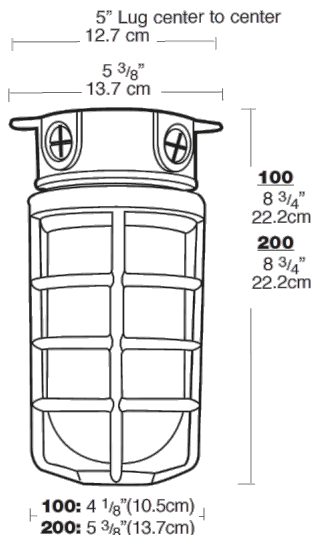

This product is a COTS item manufactured in the United States, and is compliant with the Trade Agreements Act.

GSA Schedule:

Suitable in accordance with FAR Subpart 25.4.

Dimensions

Features

- All stainless steel hardware
- Close-up plugs allow Phillips or slotted screwdrivers for easy installation
- Junction box with sturdy mounting lugs
- UL Listed for use with 90°C supply wiring OK for use in dwellings and wet locations
- High temperature silicone internal gaskets
- Premium porcelain socket with 150C 8" long leads
- Clear heat resistant glass globes standard Polycarbonate Permaglobes available