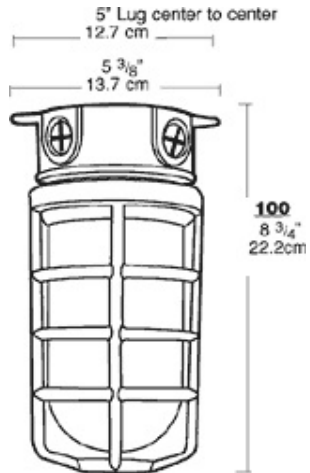

Dimensions

Features

All stainless steel hardware

Close-up plugs allow Phillips or slotted screwdrivers for easy installation

Junction box with sturdy mounting lugs

UL Listed for use with 90°C supply wiring OK for use in dwellings and wet locations

High temperature silicone internal gaskets

Premium porcelain socket with 150C 8" long leads

Clear heat resistant glass globes standard Polycarbonate Permaglobes available