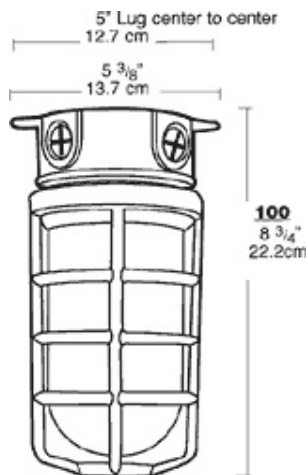

product

Die cast aluminum with built-in 3" junction box and sturdy mounting lugs. Medium base socket, 1/2" or 3/4" NPS hub size and a variety of globes. Lamp supplied.

Color: Black

Weight: 4.0 lbs

Project:

Type:

Prepared By:

Date:

Lamp Info

Type: 13W Quad
 Watts: 13W
 Shape/Size: N/A
 Base: N/A
 ANSI: N/A
 Hours: 10,000
 Lamp Lumens: 825
 Efficacy: 49 LPW

Ballast Info

Type: NPF 120V
 Watts: 120V: 0.35A
 Shape/Size: 208V: N/A
 Base: 240V: N/A
 ANSI: 277V: N/A
 Hours: Input Watts: 17W
 Lamp Lumens: Efficiency: 76%

This product is a COTS item manufactured in the United States, and is compliant with the Trade Agreements Act.

GSA Schedule:

Suitable in accordance with FAR Subpart 25.4.

Dimensions

Features

- All stainless steel hardware
- Close-up plugs allow Phillips or slotted screwdrivers for easy installation
- Junction box with sturdy mounting lugs
- UL Listed for use with 90°C supply wiring OK for use in dwellings and wet locations
- High temperature silicone internal gaskets
- Premium porcelain socket with 150C 8" long leads
- Clear heat resistant glass globes standard Polycarbonate Permaglobes available