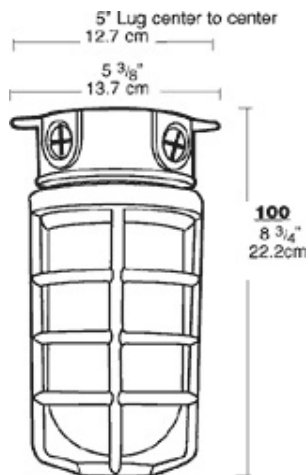

product

Die cast aluminum with built-in 3" junction box and sturdy mounting lugs. Medium base socket, 1/2" or 3/4" NPS hub size and a variety of globes. Lamp supplied.

Color: Natural

Weight: 4.0 lbs

**Project:**

## Dimensions