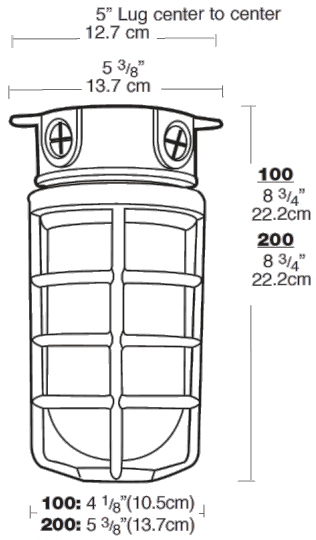

**No Guard Supplied:**

**Electrical**

**Maximum Watts:**

150 watts

**Colored Globe Maximum Watts:**

100 watts

**Other**

**Country of Origin:**

## Dimensions