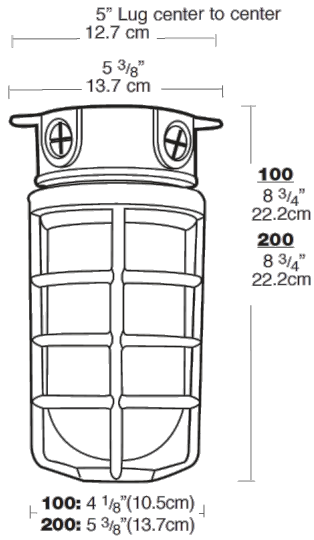

Dimensions

Features

- All stainless steel hardware
- Close-up plugs allow Phillips or slotted screwdrivers for easy installation
- Junction box with sturdy mounting lugs
- UL Listed for use with 90°C supply wiring OK for use in dwellings and wet locations
- High temperature silicone internal gaskets
- Premium porcelain socket with 150C 8" long leads
- Clear heat resistant glass globes standard Polycarbonate Permaglobes available