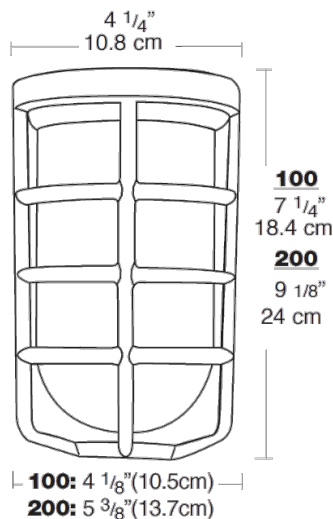

Ballast Info

Type: N/A
120V: N/A
208V: N/A
240V: N/A
277V: N/A
Input Watts: 0W

Technical Specifications

Listings

UL Listing:

Suitable for wet locations. Suitable for use in dwellings. Suitable for use with 90°C supply wiring. Complies with UL Standard 1598. For non-hazardous locations where the lamp, socket and wiring require protection from rain, corrosive fumes, non-combustible dusts, moisture, non-explosive vapors and gases. For lamp base up installation only when outdoors.

Construction

Globes:

Supplied with clear thermal shock resistant soda lime glass unless otherwise stated. Colored and white glass globes available. Unbreakable Permoglobes available in clear and in color.

No Guard or Globe Supplied:

Other

Country of Origin:

Designed by RAB in New Jersey and assembled in the USA by RAB's IBEW Local 3 workers.

Buy American Act Compliant:

This product is a COTS item manufactured in the United States, and is compliant with the Buy American Act.

Recovery Act (ARRA) Compliant:

This product complies with the 52.225-21 "Required Use of American Iron, Steel, and Manufactured Goods-- Buy American Act-- Construction Materials (October 2010).

Trade Agreements Act Compliant:

This product is a COTS item manufactured in the United States, and is compliant with the Trade Agreements Act.

GSA Schedule:

Suitable in accordance with FAR Subpart 25.4.

Dimensions

Features

- All stainless steel hardware
- Close-up plugs allow Phillips or slotted screwdrivers for easy installation
- UL Listed for use with 90°C supply wiring OK for use in dwellings and wet locations
- High temperature silicone internal gaskets
- Premium porcelain socket with 150C 8" long leads
- Clear heat resistant glass globes standard Polycarbonate Permoglobes sold separately