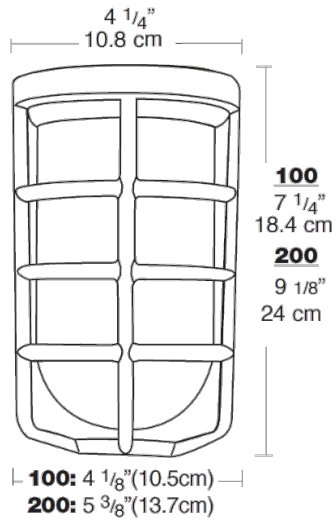

Dimensions

Features

All stainless steel hardware

Close-up plugs allow Phillips or slotted screwdrivers for easy installation

UL Listed for use with 90°C supply wiring OK for use in dwellings and wet locations

High temperature silicone internal gaskets

Premium porcelain socket with 150C 8" long leads

Clear heat resistant glass globes standard Polycarbonate Permoglobes sold separately