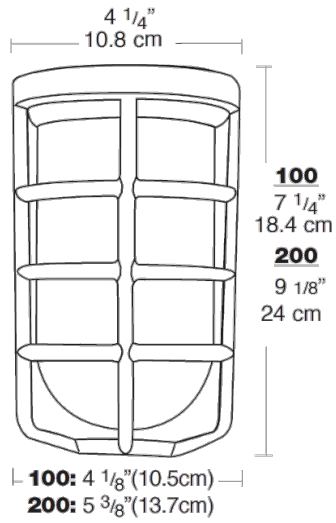

Die cast aluminum construction. Mounts to existing surface or recessed 4" boxes. Adapter plate provided. Medium base socket and a variety of globes. Lamp supplied.

Color: Natural

Weight: 2.5 lbs

<b>Project:</b>	<b>Type:</b>
<b>Prepared By:</b>	<b>Date:</b>

## Dimensions