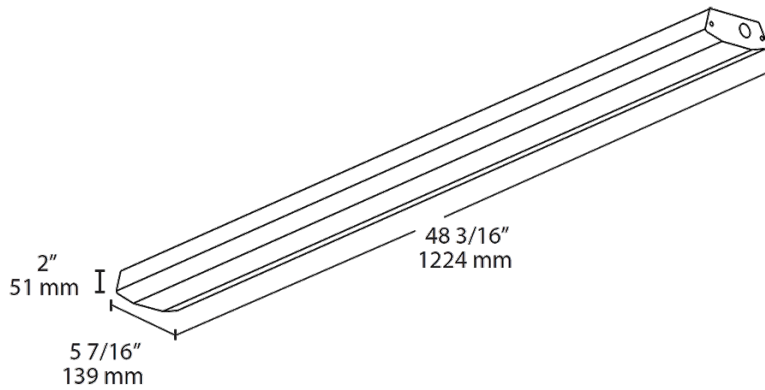

TSLED4- 36N/D10/US/BL/E2

Dimensions

Features

- Diffused lens for smooth light distribution
- 0-10V dimming driver, standard
- 100,000-Hour LED lifespan
- 5 year warranty

Ordering Matrix

Family	Length	Wattage	Color Temp	Dimming	Sensor	Bi-Level	Battery Backup
TSLED	4	36	N	/D10	/US	/BL	/E2
	4 = 4 ft	36 = 36W	Blank = 5000K (Cool) N = 4000K (Neutral) YN = 3500K (Warm Neutral) Y = 3000K (Warm)	/D10 = Dimmable	Blank = No Sensor /US = Ultrasonic Sensor	Blank = No Bi-Level /BL = Bi-Level	Blank = No Battery Backup /E2 = 120-277V Backup