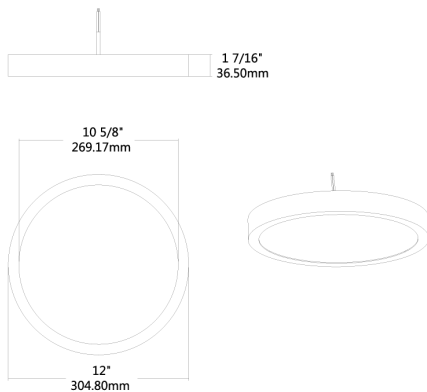

Energy Star Approved:

This product is ENERGY STAR® Version 2.2 Certified

California Energy Commission (CEC) Status:

Lawful for Sales in California

NEC Compliant:

Suitable for use in closets. Compliant with NEC Sec. 410.16 (A)(1) and 410.16 (C3).

IESNA LM-79 & LM-80 Testing:

RAB LED luminaires and LED components have been tested by an independent laboratory in accordance with IESNA LM-79 and LM-80

RoHS:

Mercury and UV free. RoHS-compliant components.

FCC:

Complies with Part 15 of the FCC Rules

Other

Compatible Products:

[DRI-25-EMGR-DC](#)

[25W Emergency Driver](#)

Warranty:

RAB warrants that our LED products will be free from defects in materials and workmanship for a period of five (5) years from the date of delivery to the end user, including coverage of light output, color stability, driver performance and fixture finish. RAB's warranty is subject to all terms and conditions found at rablighting.com/warranty.

Trade Agreements Act Compliant:

This product is a product of Cambodia and a "designated country" end product that complies with the Trade Agreements Act

Note:

All values are typical (tolerance +/- 10%)

Buy American Act Compliance:

RAB values USA manufacturing! Upon request, RAB may be able to manufacture this product to be compliant with the Buy American Act (BAA). Please contact customer service to request a quote for the product to be made BAA compliant.

Dimensions

Features

Select from 5 field-adjustable color temperatures 5000K, 4000K, 3500K, 3000K, or 2700K

Suitable for indoor/outdoor applications in dry, damp, or wet environments

TRIAC/ELV dims down to 10%. See Dimmer Compatibility List.

Meets California Title 24 requirements

50,000-Hour LED lifespan

5-Year, No-Compromise Warranty

120V